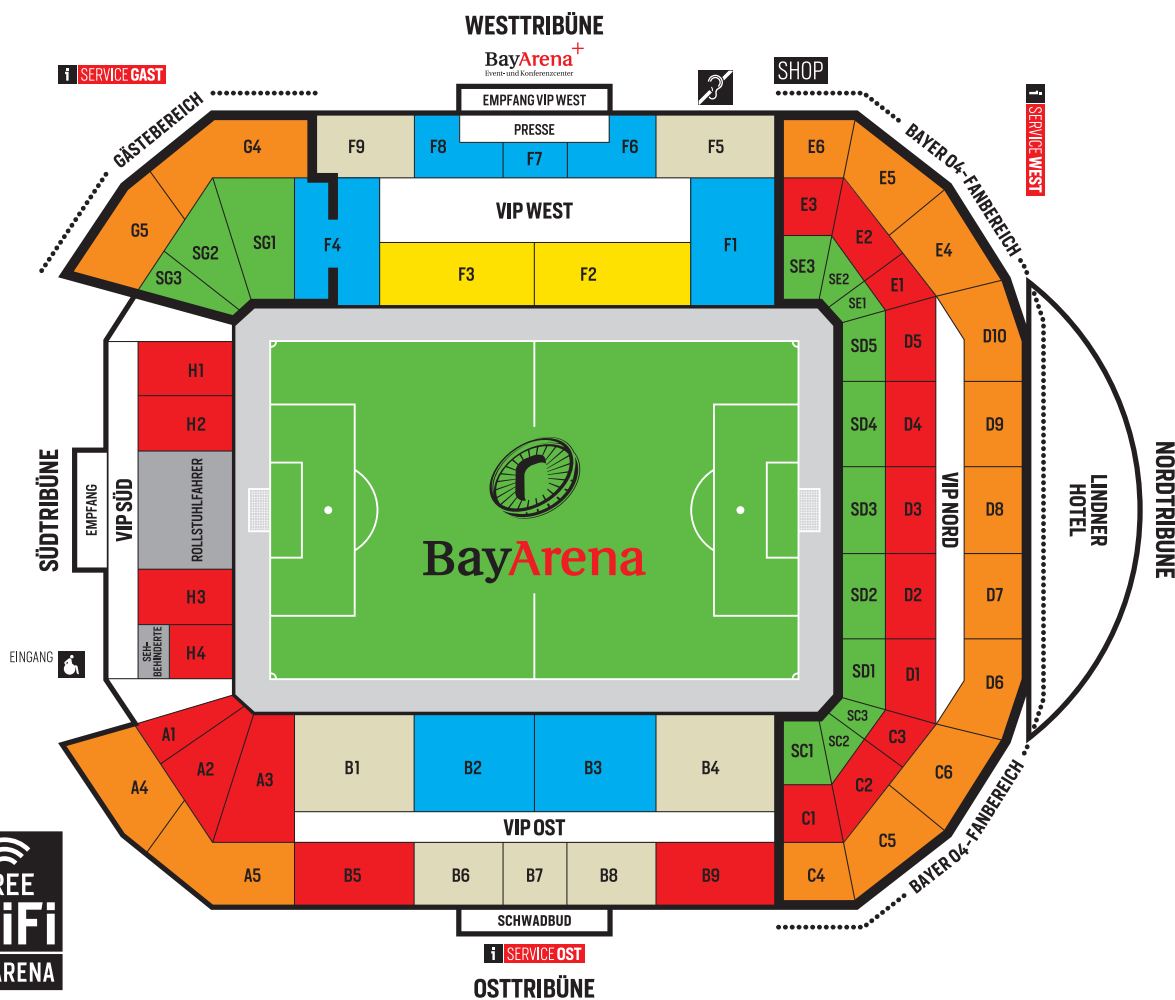

BAYARENA TICKET PRICES

2018/19 Bundesliga Season

Group A

Borussia Dortmund
Borussia M'gladbach
FC Bayern München
Fortuna Düsseldorf
FC Schalke 04

Group B

1. FSV Mainz 05
TSG 1899 Hoffenheim
VfB Stuttgart
SV Werder Bremen
RB Leipzig
1. FC Nürnberg
Eintracht Frankfurt

Group C

VfL Wolfsburg
Hannover 96
FC Augsburg
Hertha BSC
SC Freiburg

PRICE CLASSES IN €

SEAT CATEGORY	GROUP	Regular			Discount*			Child*		
		A	B	C	A	B	C	A	B	C
Cat. I		68	46	32	52	35	24	21	15	10
Cat. II		60	41	28	44	30	21	18	13	9
Cat. III		52	35	24	36	24	17	15	11	8
Cat. IV		42	29	20	28	19	13	13	9	7
Cat. V		32	22	17	24	17	11	10	7	3
Cat. VI		15	15	15	10	10	10	---	---	---

SC1 - SE3 [Cat. VI] = STANDING AREA

Discount*

The severely disabled / pupils, trainees and students / participants in voluntary service / pensioners / senior citizens (65 or older)

Child*

Up to and including 14 years of age. Only in conjunction with a regular ticket. Free tickets for children under 3 years of age are available at ticket offices for the seated area while stocks last.

Processing fees and postage costs

Processing fee for advance sales:	1 € per ticket – max. 4 € per booking
Processing fee for the match day ticket office:	2 € per ticket
Postage costs:	4 €

* To be entitled to a discount on match day you have to present appropriate photo identification. On entering the stadium you are required to carry this identification and to present it to the stadium wardens along with your match ticket.

Please note that the upper terraces can only be reached by stairs and there are no lifts available.

Access to the Bayer 04 fan area will be denied to any individuals who are recognisable as guest fans even if they are in possession of a valid ticket.