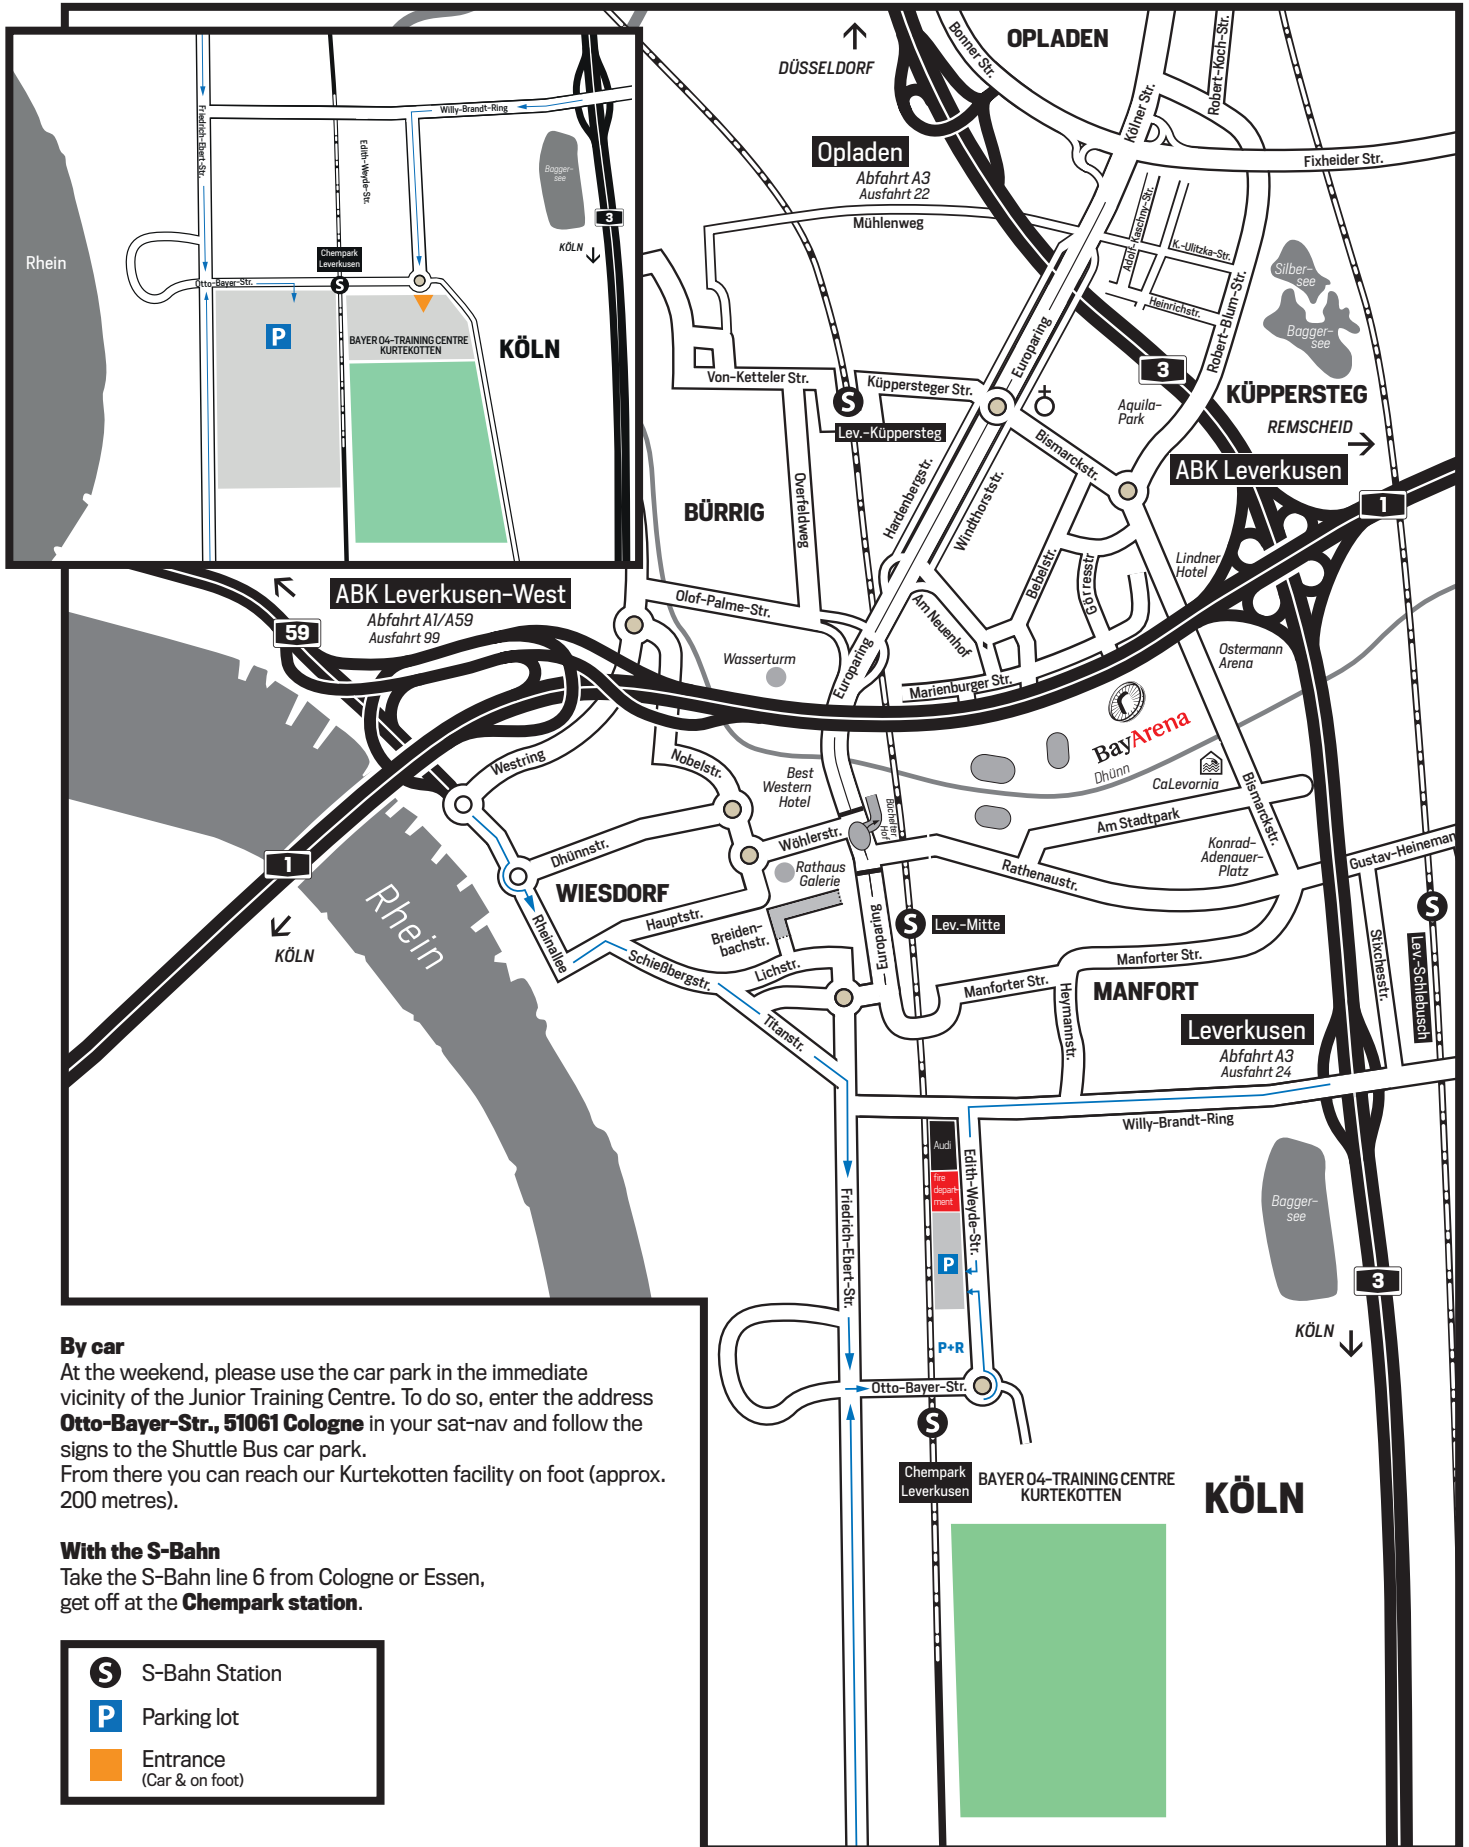

DIRECTIONS TO BAYER 04-TRAINING CENTRE SATURDAYS AND SUNDAYS

By car

At the weekend, please use the car park in the immediate vicinity of the Junior Training Centre. To do so, enter the address **Otto-Bayer-Str., 51061 Cologne** in your sat-nav and follow the signs to the Shuttle Bus car park. From there you can reach our Kurtekotten facility on foot (approx. 200 metres).

With the S-Bahn

Take the S-Bahn line 6 from Cologne or Essen, get off at the **Chempark station**.

-  S-Bahn Station
-  Parking lot
-  Entrance (Car & on foot)

Diese Karte ist nicht maßstabgetreu.

DIRECTIONS TO BAYER 04-TRAINING CENTRE MONDAY TO FRIDAY

By car

From Monday to Friday, please use the car parks along Edith-Weyde-Str. and enter the address **Edith-Weyde-Str., 51061 Cologne** into the navigation system. From there you can reach our facility on foot (approx. 400m) **Kurtekotten**.

With the S-Bahn

Take the S-Bahn line 6 from Cologne or Essen, get off at **Chempark station**.

-  S-Bahn Station
-  Parking lot
-  Entrance (Car & on foot)

Diese Karte ist nicht maßstabgetreu.