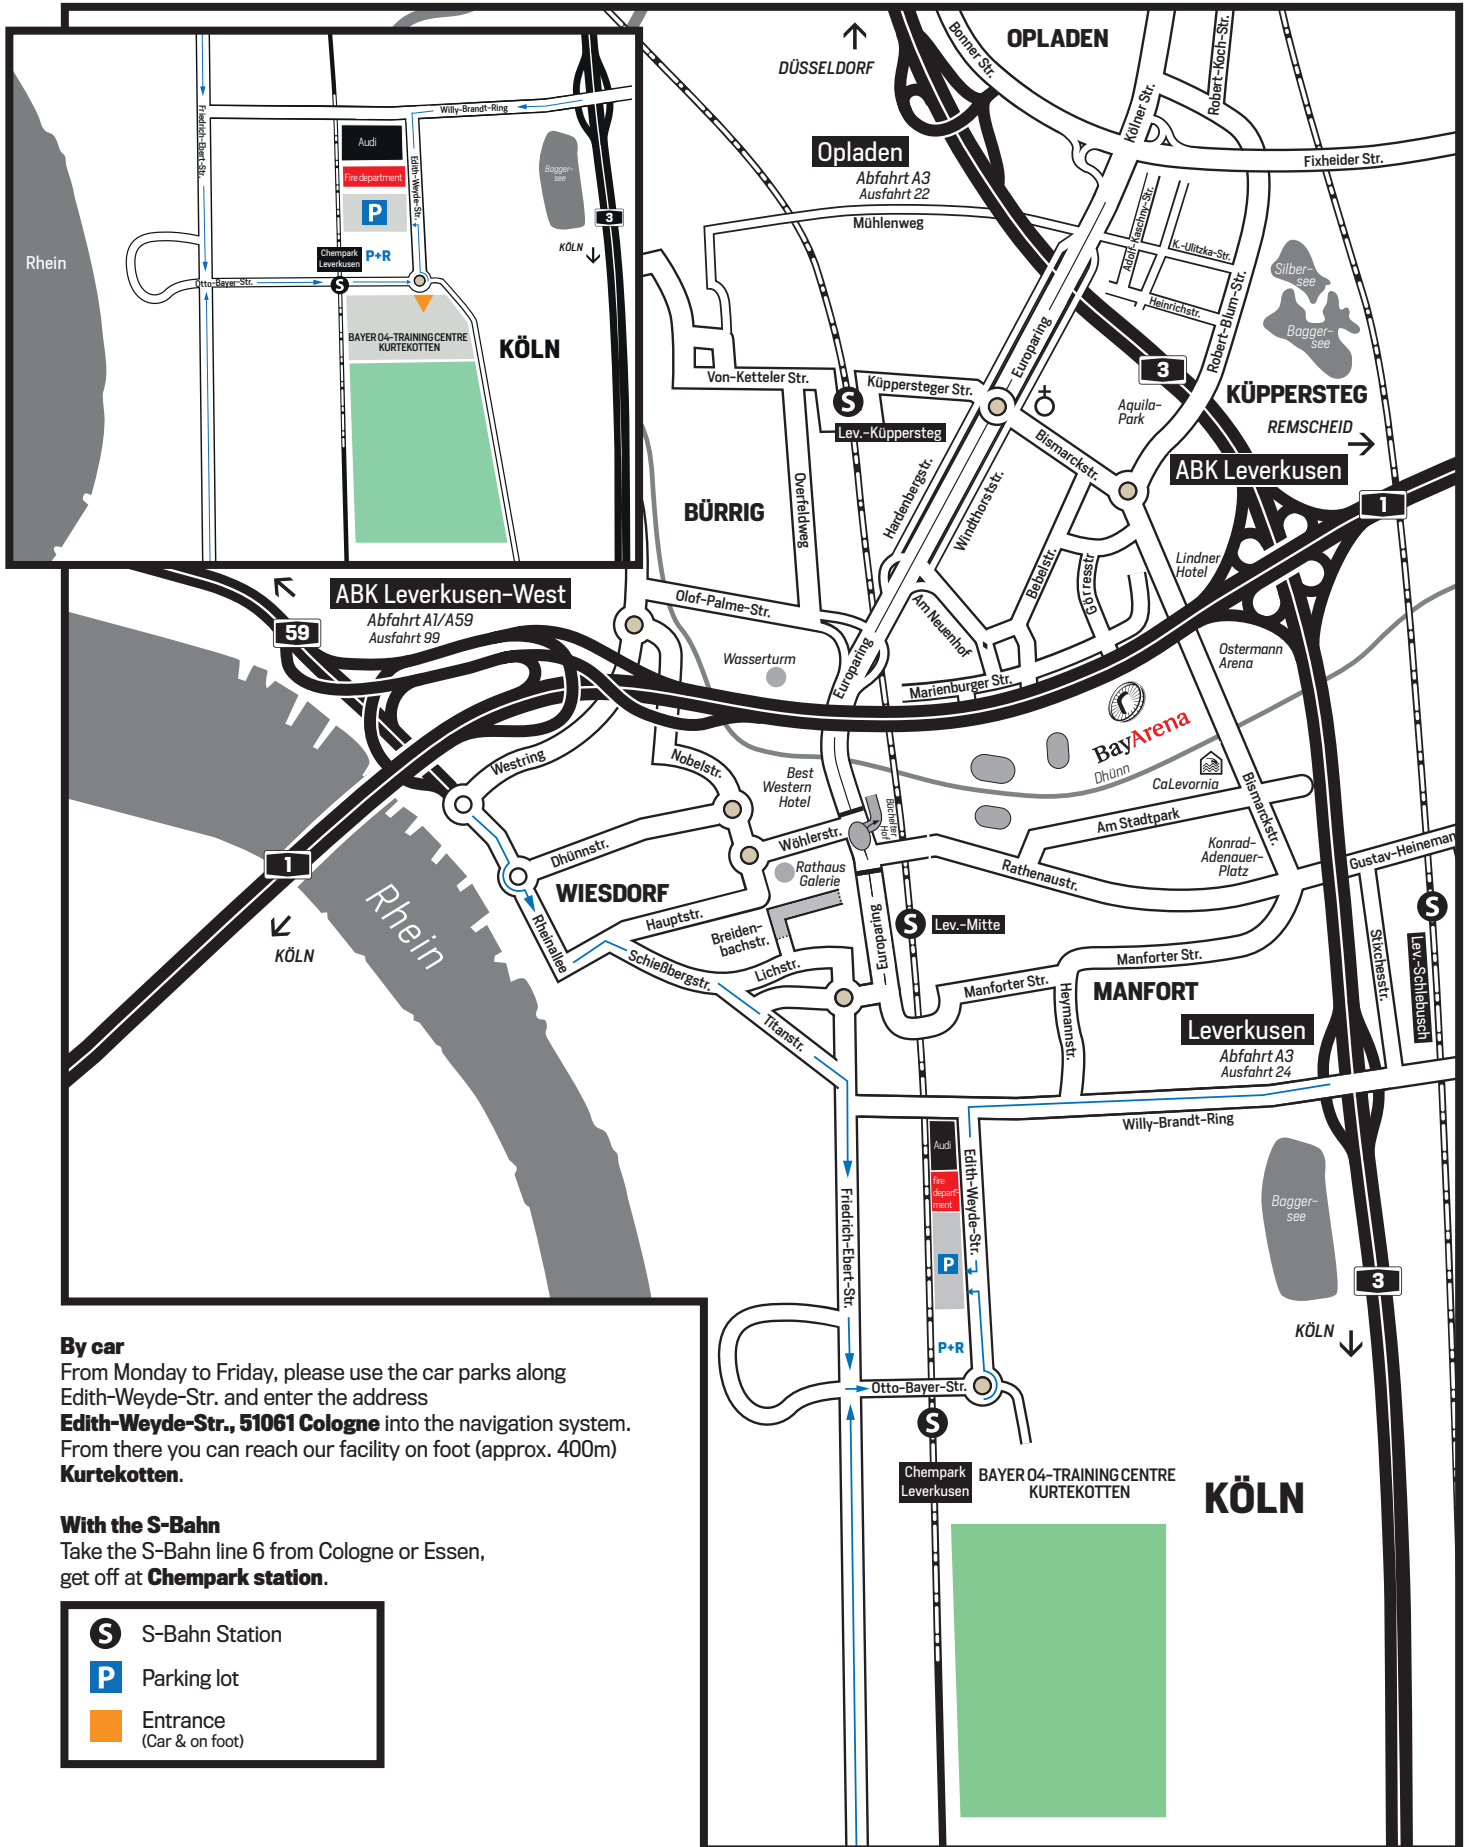

DIRECTIONS TO BAYER 04-TRAINING CENTRE SATURDAYS AND SUNDAYS

By car

At the weekend, please use the car park in the immediate vicinity of the Junior Training Centre. To do so, enter the address **Otto-Bayer-Str., 51061 Cologne** in your sat-nav and follow the signs to the Shuttle Bus car park. From there you can reach our Kurtekotten facility on foot (approx. 200 metres).

With the S-Bahn

Take the S-Bahn line 6 from Cologne or Essen, get off at the **Chempark station**.

-  S-Bahn Station
-  Parking lot
-  Entrance (Car & on foot)

Diese Karte ist nicht maßstabgetreu.

DIRECTIONS TO BAYER 04-TRAINING CENTRE MONDAY TO FRIDAY

By car

From Monday to Friday, please use the car parks along Edith-Weyde-Str. and enter the address **Edith-Weyde-Str., 51061 Cologne** into the navigation system. From there you can reach our facility on foot (approx. 400m) **Kurtekotten**.

With the S-Bahn

Take the S-Bahn line 6 from Cologne or Essen, get off at **Chempark station**.

-  S-Bahn Station
-  Parking lot
-  Entrance (Car & on foot)

Diese Karte ist nicht maßstabgetreu.