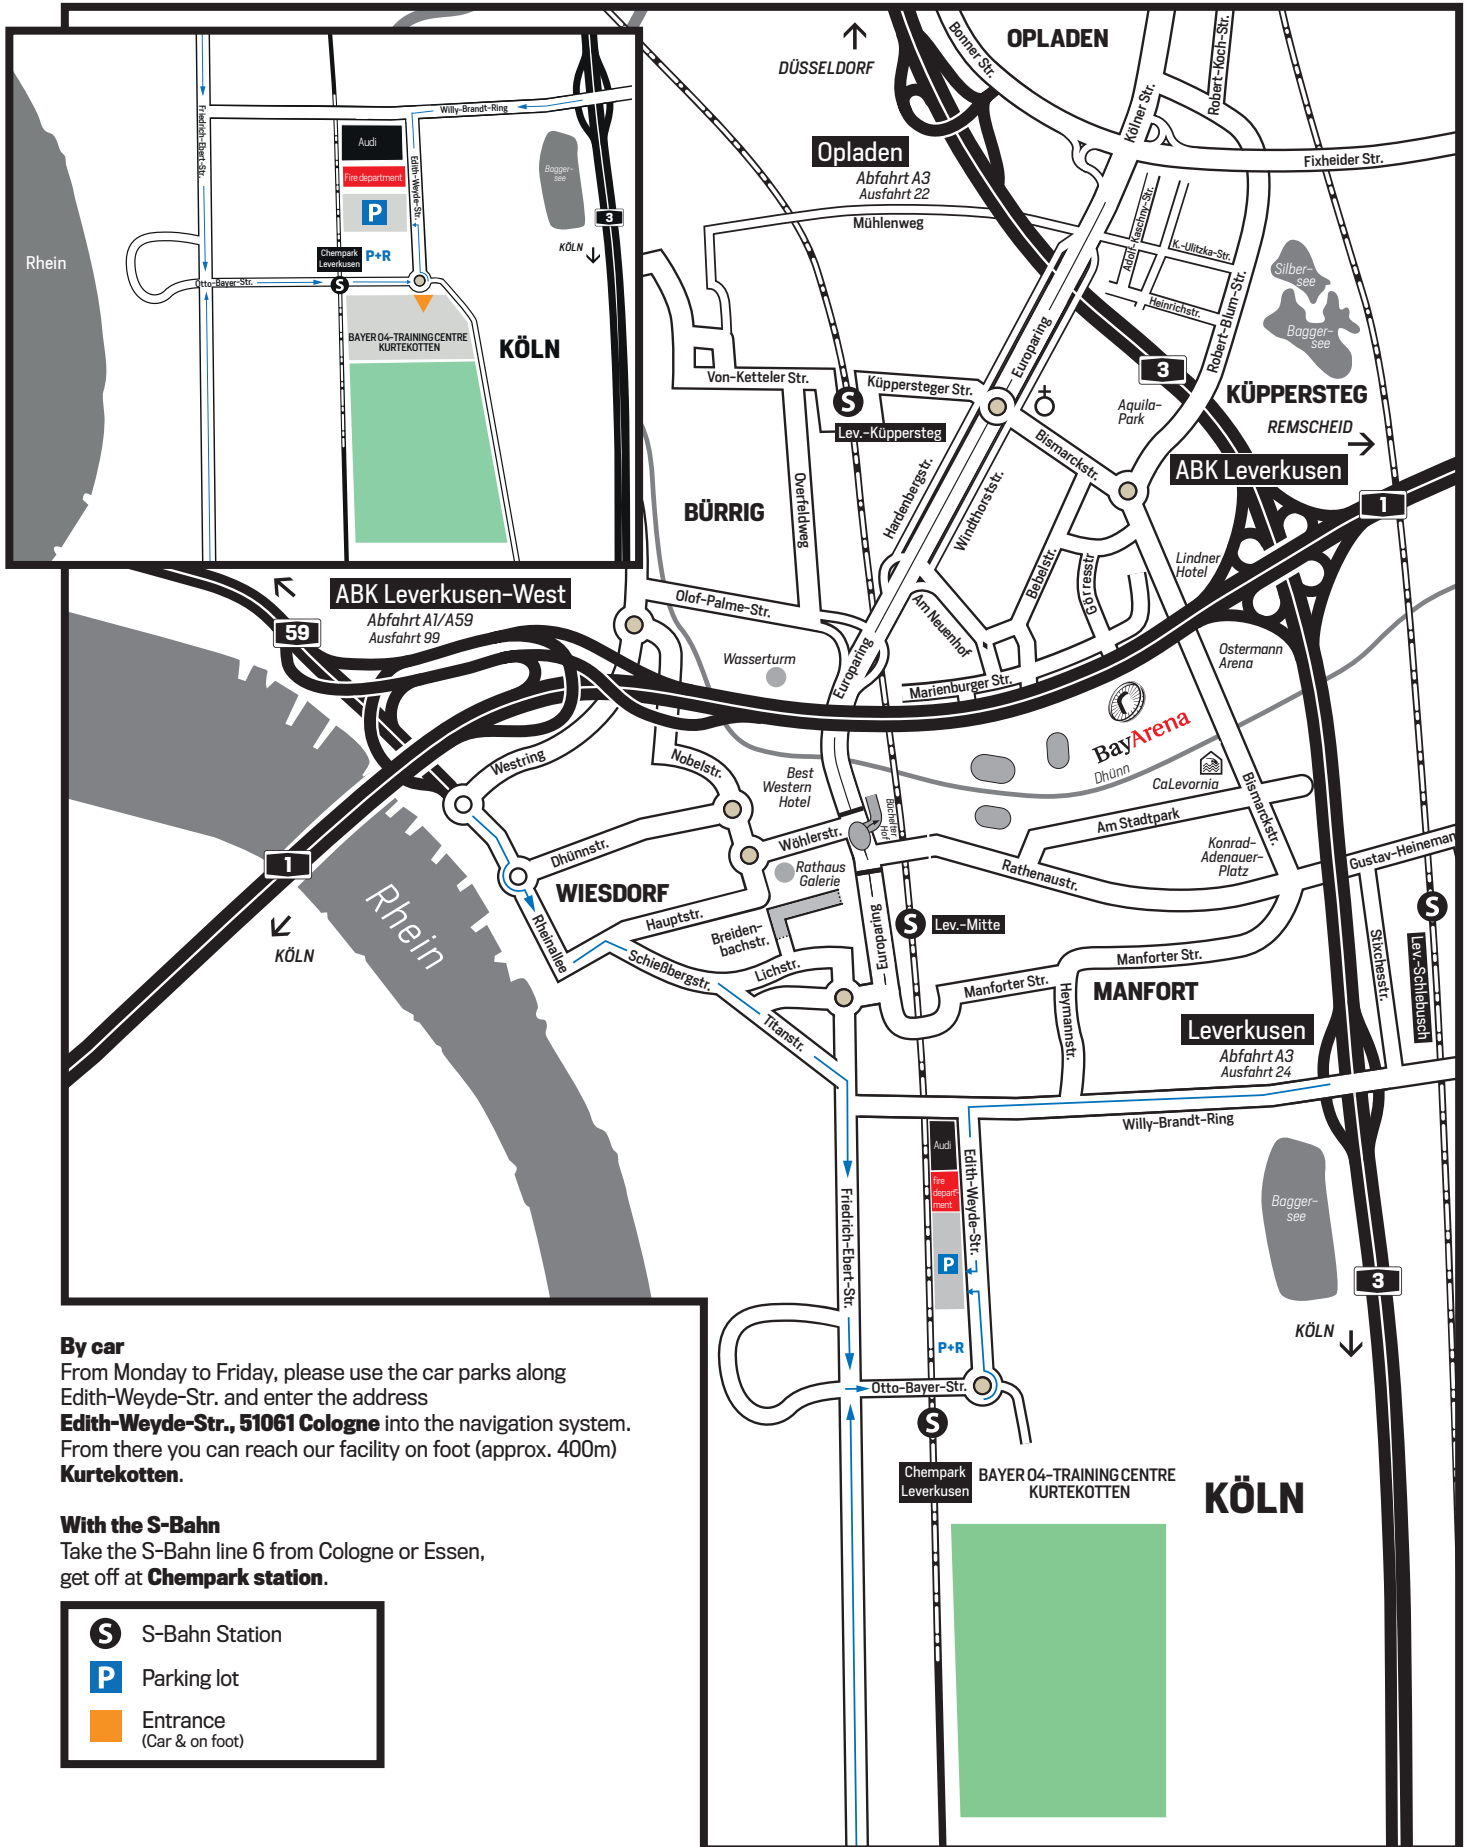

DIRECTIONS TO BAYER 04-TRAINING CENTRE MONDAY TO FRIDAY

By car

From Monday to Friday, please use the car parks along Edith-Weyde-Str. and enter the address **Edith-Weyde-Str., 51061 Cologne** into the navigation system. From there you can reach our facility on foot (approx. 400m) **Kurtekotten**.

With the S-Bahn

Take the S-Bahn line 6 from Cologne or Essen, get off at **Chempark station**.

	S-Bahn Station
	Parking lot
	Entrance (Car & on foot)

Diese Karte ist nicht maßstabgetreu.