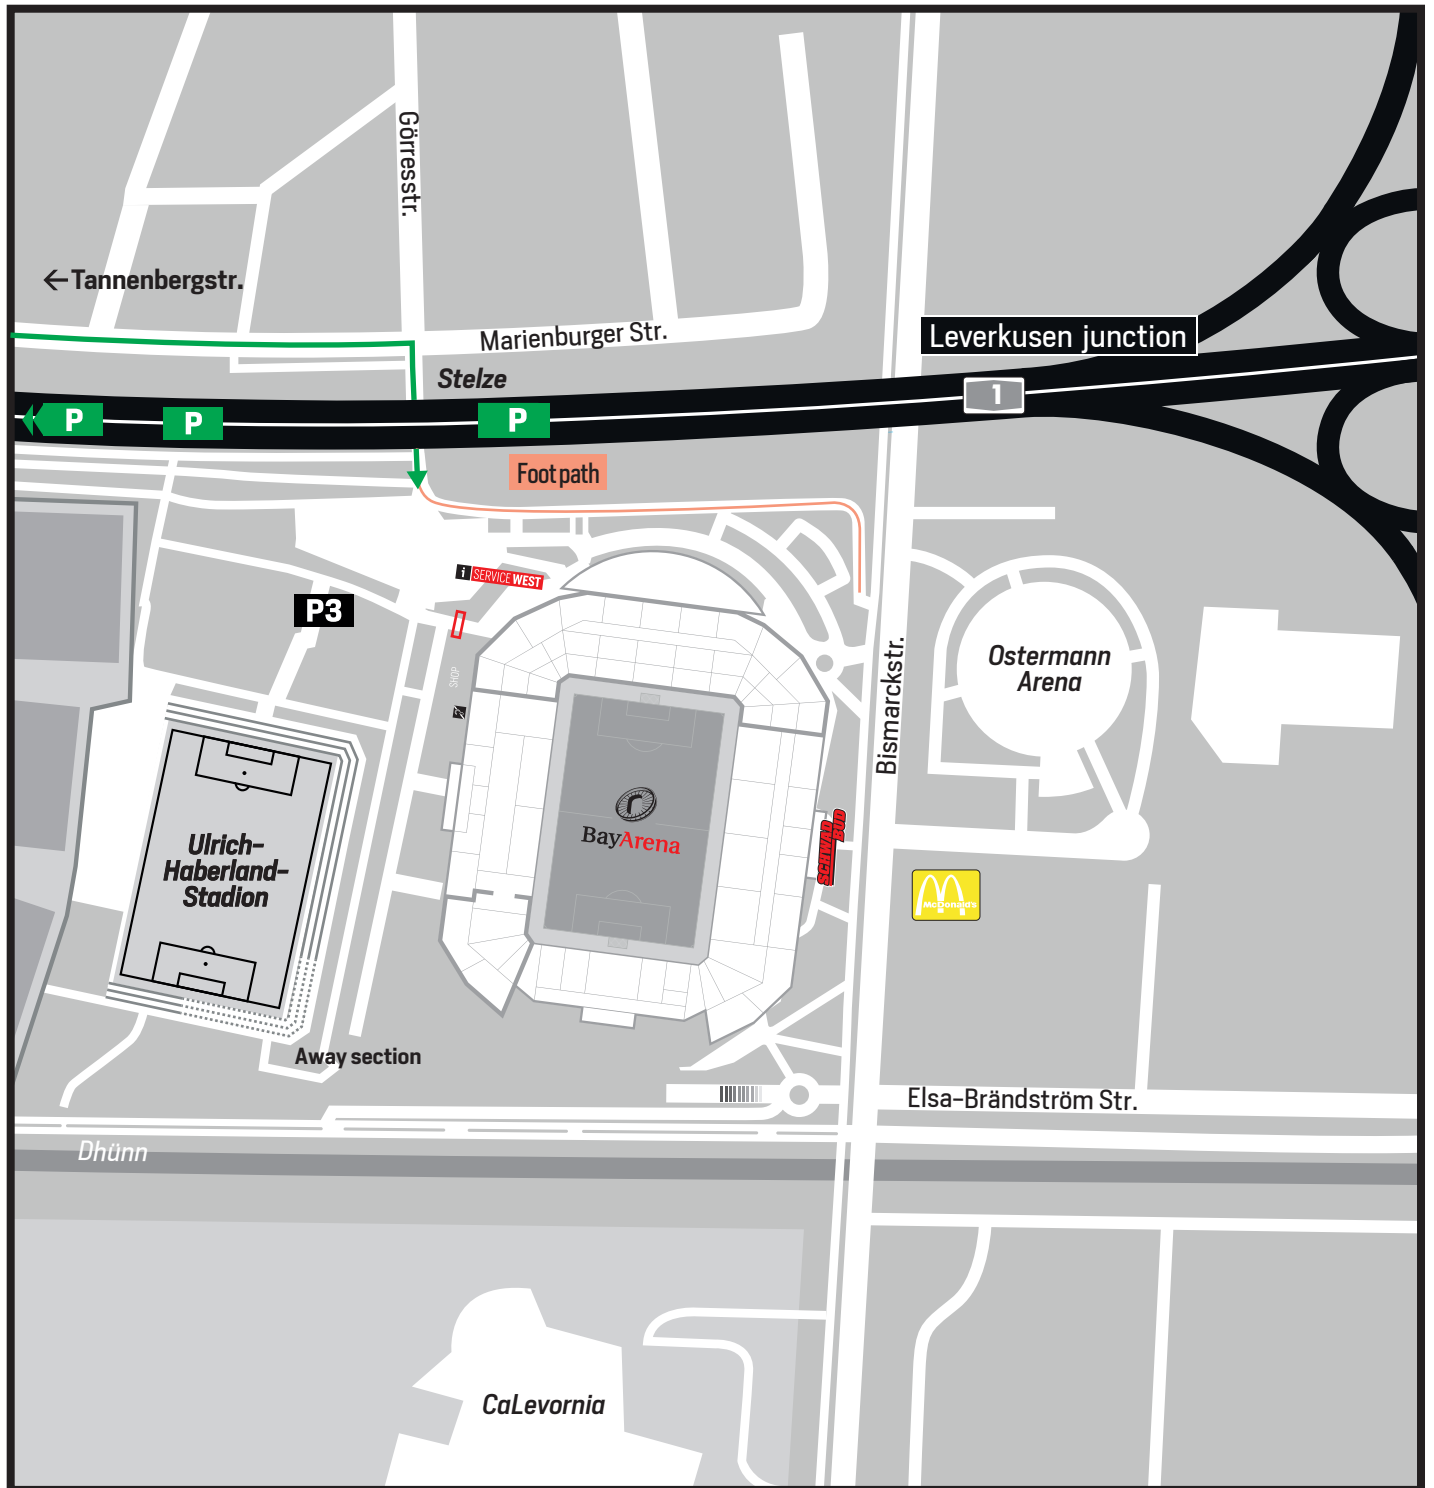

DIRECTIONS

ULRICH-HABERLAND STADION

Bayer 04 Leverkusen Fußball GmbH · BayArena · Bismarckstraße 122 - 124 · 51373 Leverkusen
Please enter 'Marienburger Str., Leverkusen' in your navigation system.

- P** Parking lot for visitors
(Access by Marienburger Straße)
-  Access over Entrance Nord/West
- i SERVICE WEST** Box office on matchdays (if tickets are required)
- P3** Parking lot for TV/Media, Teams, Staff