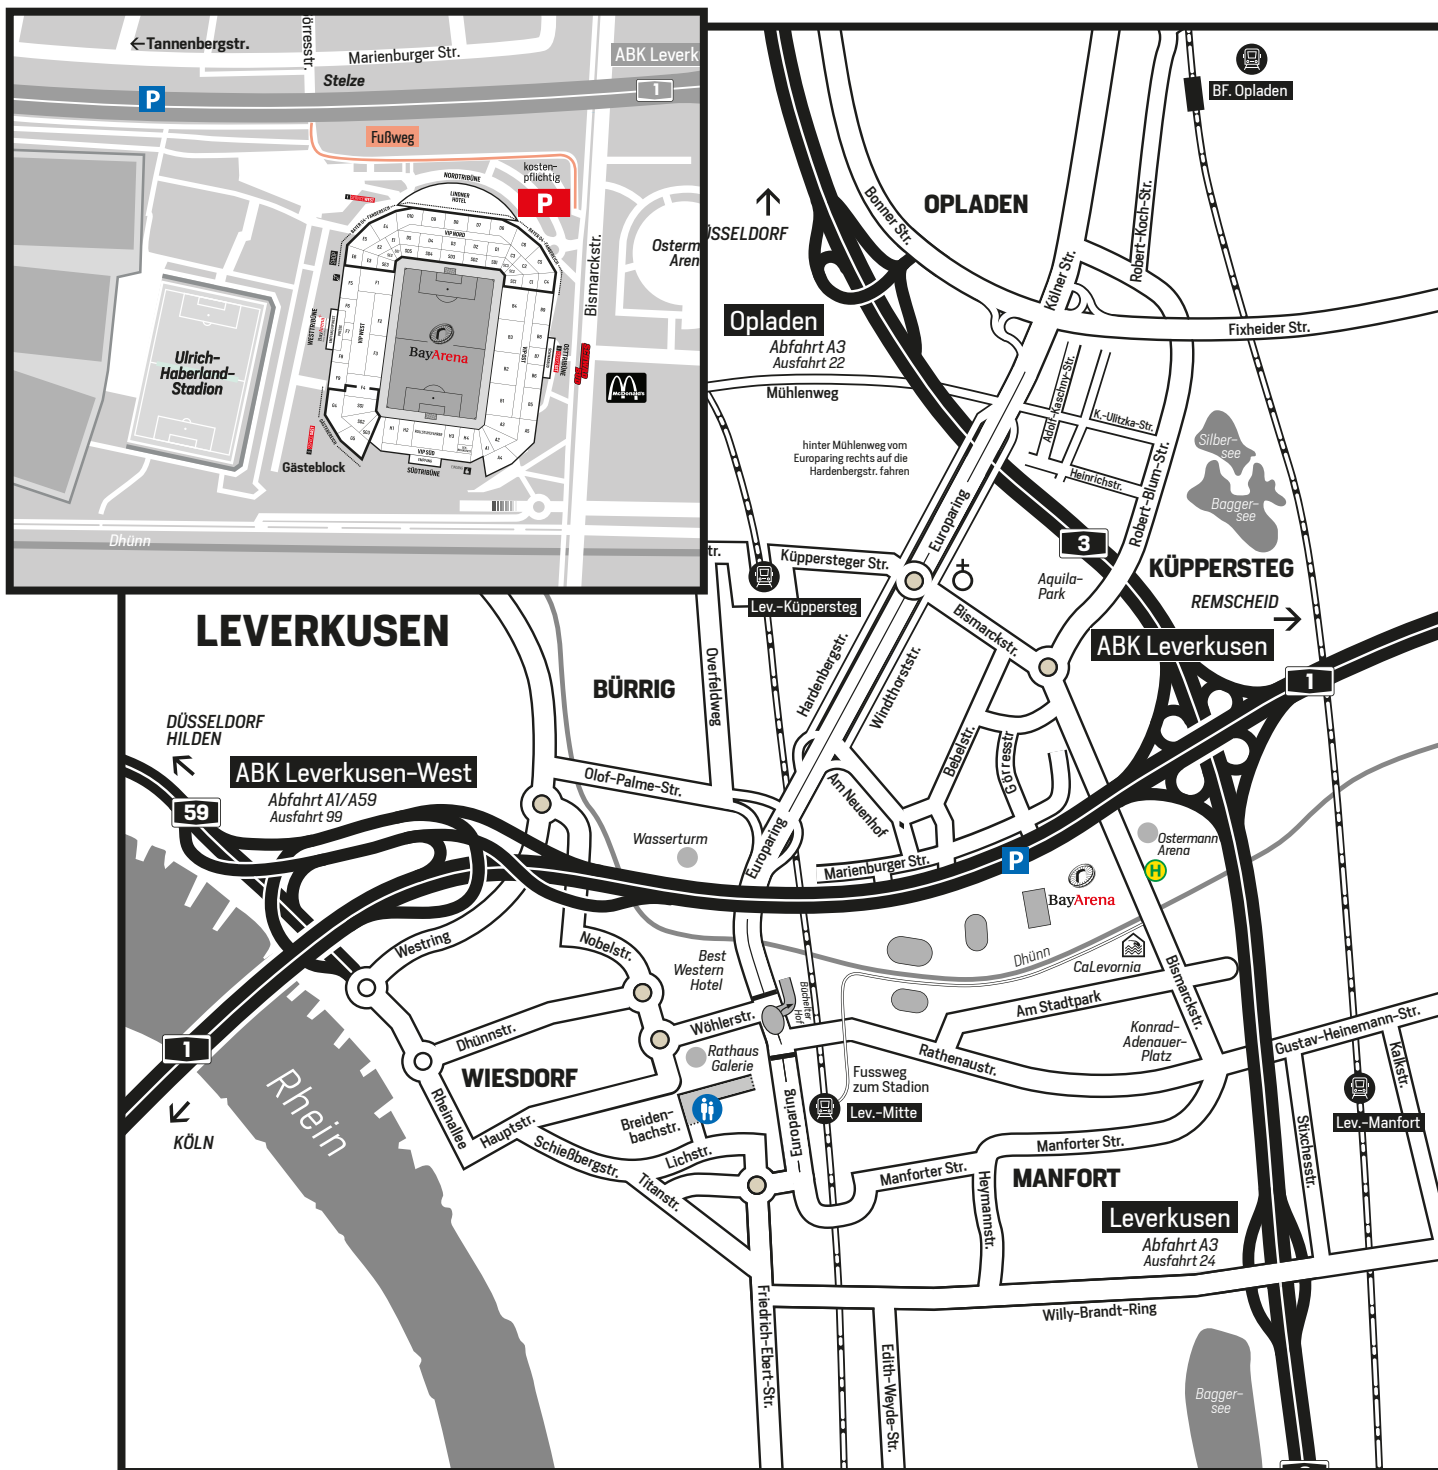

DIRECTIONS TO THE BAYARENA

ON NON-MATCH DAYS

Bayer 04 Leverkusen Fußball GmbH · BayArena · Bismarckstraße 122 – 124 · 51373 Leverkusen

Please enter ‚Marienburger Str., Leverkusen‘ in your navigation system.

ARRIVAL BY CAR, FROM COLOGNE/DUESSELDORF:

- Take the A 59 from Cologne/Duesseldorf
- Change onto the A 3 at Dreieck Heumar towards Oberhausen, exit at ‚Leverkusen Zentrum‘
- Take a right onto the Willy-Brandt-Ring
- 1st traffic lights on the Stixchesstraße
- 1st traffic lights crossing left on Gustav-Heinemann-Straße
- 1st street on the right to Bismarckstraße

- You see the BayArena on the left after 600 m but to reach the parking lot please continue driving

- Approx. 100 m after the BayArena turn left into the Karl-Marx-Str.
- On the Görresstr. take the second left and drive to the end
- Our parking spots are located under the motorway overpass

- Follow the street until the end and you reach the motorway overpass
- Then take a left and drive to the end of the bridge. The parking spots are located there

ARRIVAL BY CAR, FROM COLOGNE/DORTMUND:

- Take the A1 toward Köln/Dortmund until Kreuz Leverkusen West
- Exit at Leverkusen Zentrum
- At the 1st roundabout take the second exit
- At the 2nd roundabout take the second exit
- Take the next right into the Olaf Palme Str.
- Drive straight on to reach the B 8 and remain in the lane ‚Abfahrt Neuenhof‘
- Take a right at Am Neuenhof
- Follow the straight until the end and you reach the motorway overpass
- Then take a left and drive to the end of the bridge. The parking spots are located there.