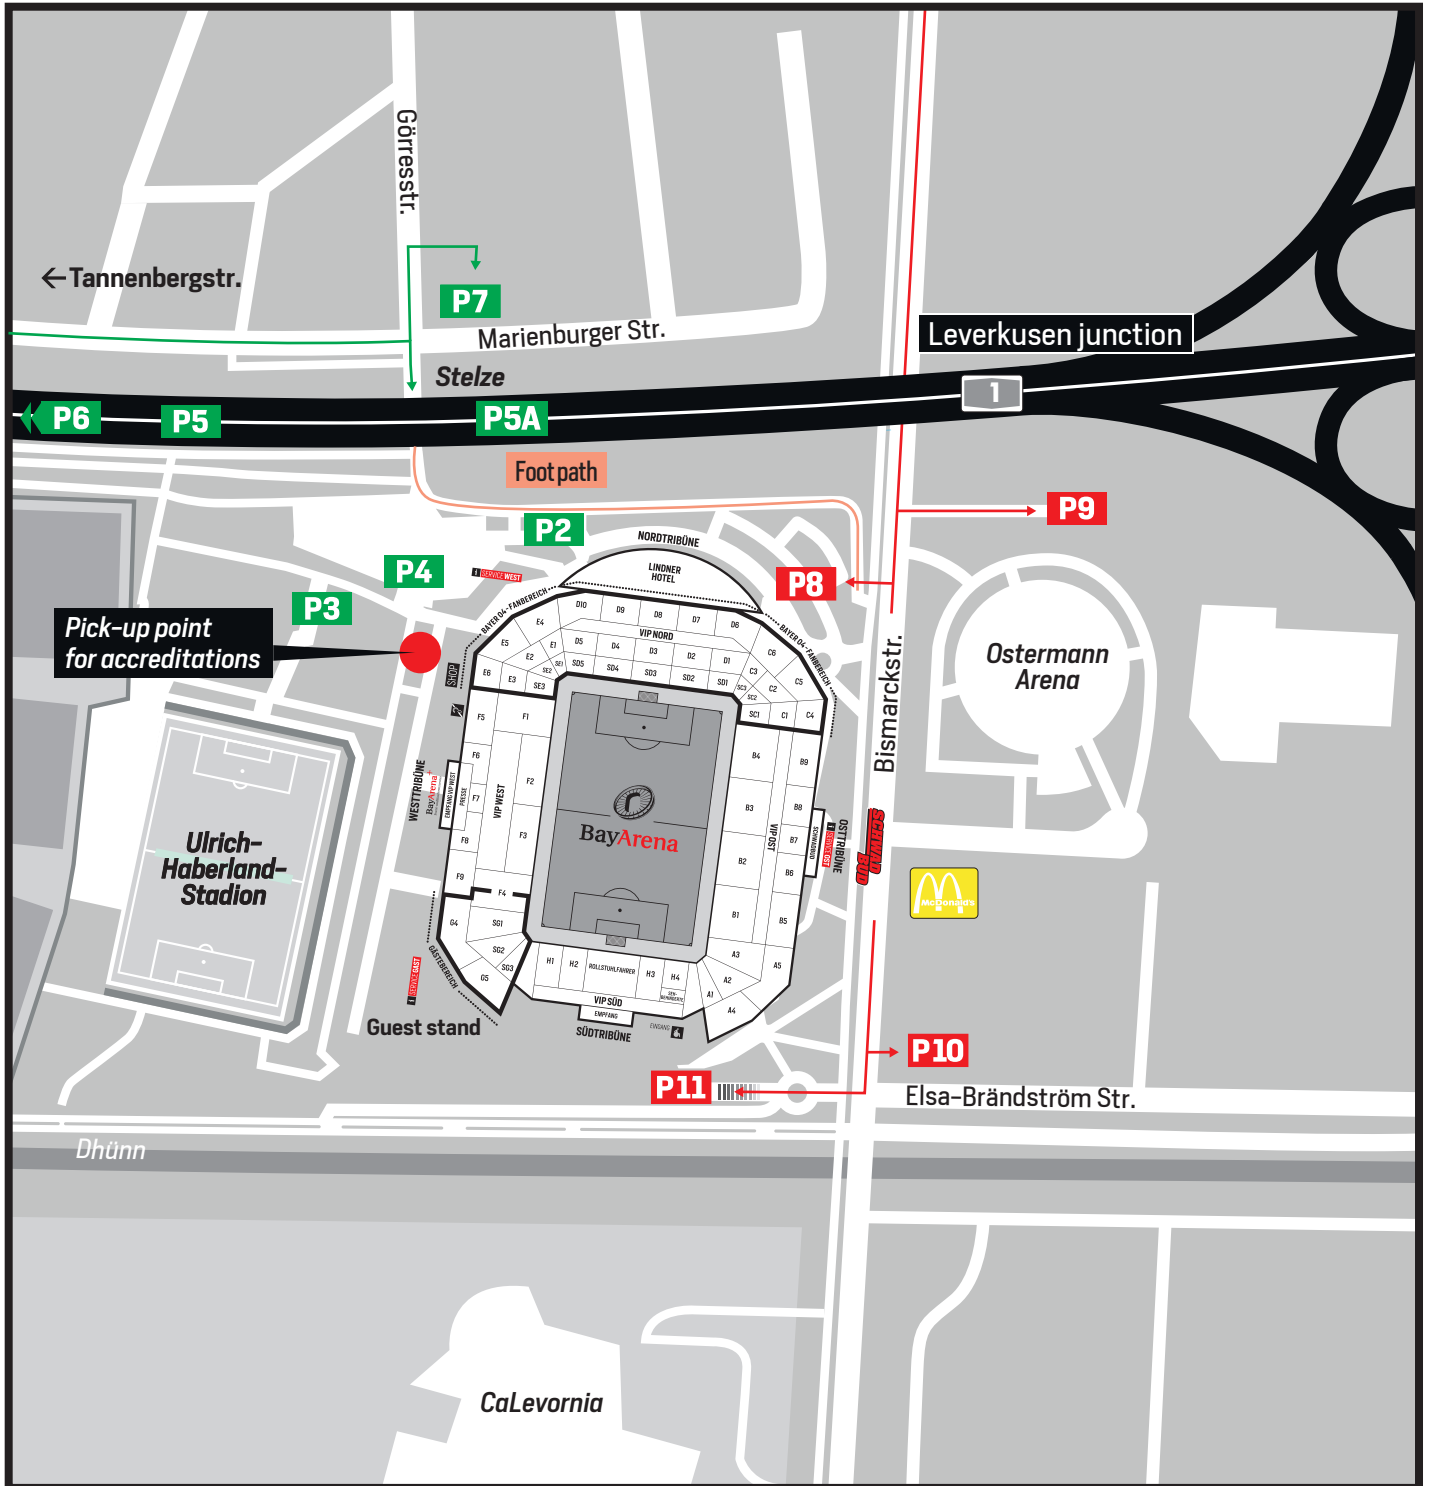

INFORMATION

BAYARENA PARKING AND PICK-UP POINT FOR ACCREDITATIONS

Please note the color and number of your parking permit.
For green parking spaces, please approach by Marienburger Straße,
for red parking spaces please take the Bismarckstraße.
Green parking spaces: P2 – P7, red parking spaces: P8 – P11

Information on the collection of accreditations:

The pick-up point for accreditations is located directly in front of the TV compound near parking spaces P3 / P4. Pick-up is possible from six hours prior to kick-off. Please have your identity card at hand when picking up your accreditation.