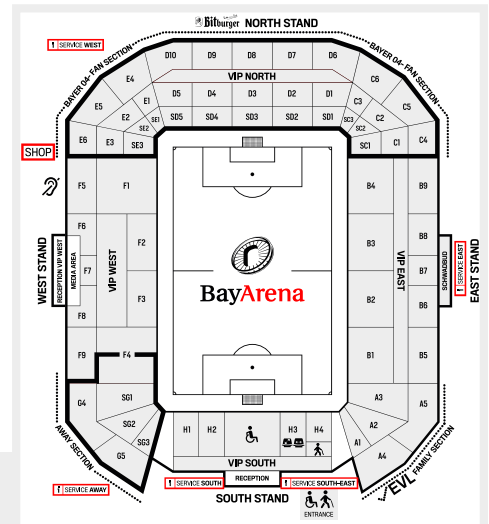

ARRIVAL ON MATCH DAYS

TRAIN

LEVERKUSEN MANFORT STATION

Leverkusen-Manfort station can be reached via the Regional-Bahn line RB 48. Similar to Leverkusen Mitte station, Manfort station is about a 20-minute walk from the BayArena.

Current information and timetables should be checked on the [Deutsche Bahn AG](https://www.deutschebahn.com) website before visiting the stadium.

Leverkusen-Manfort station

[Open in Google Maps](#)