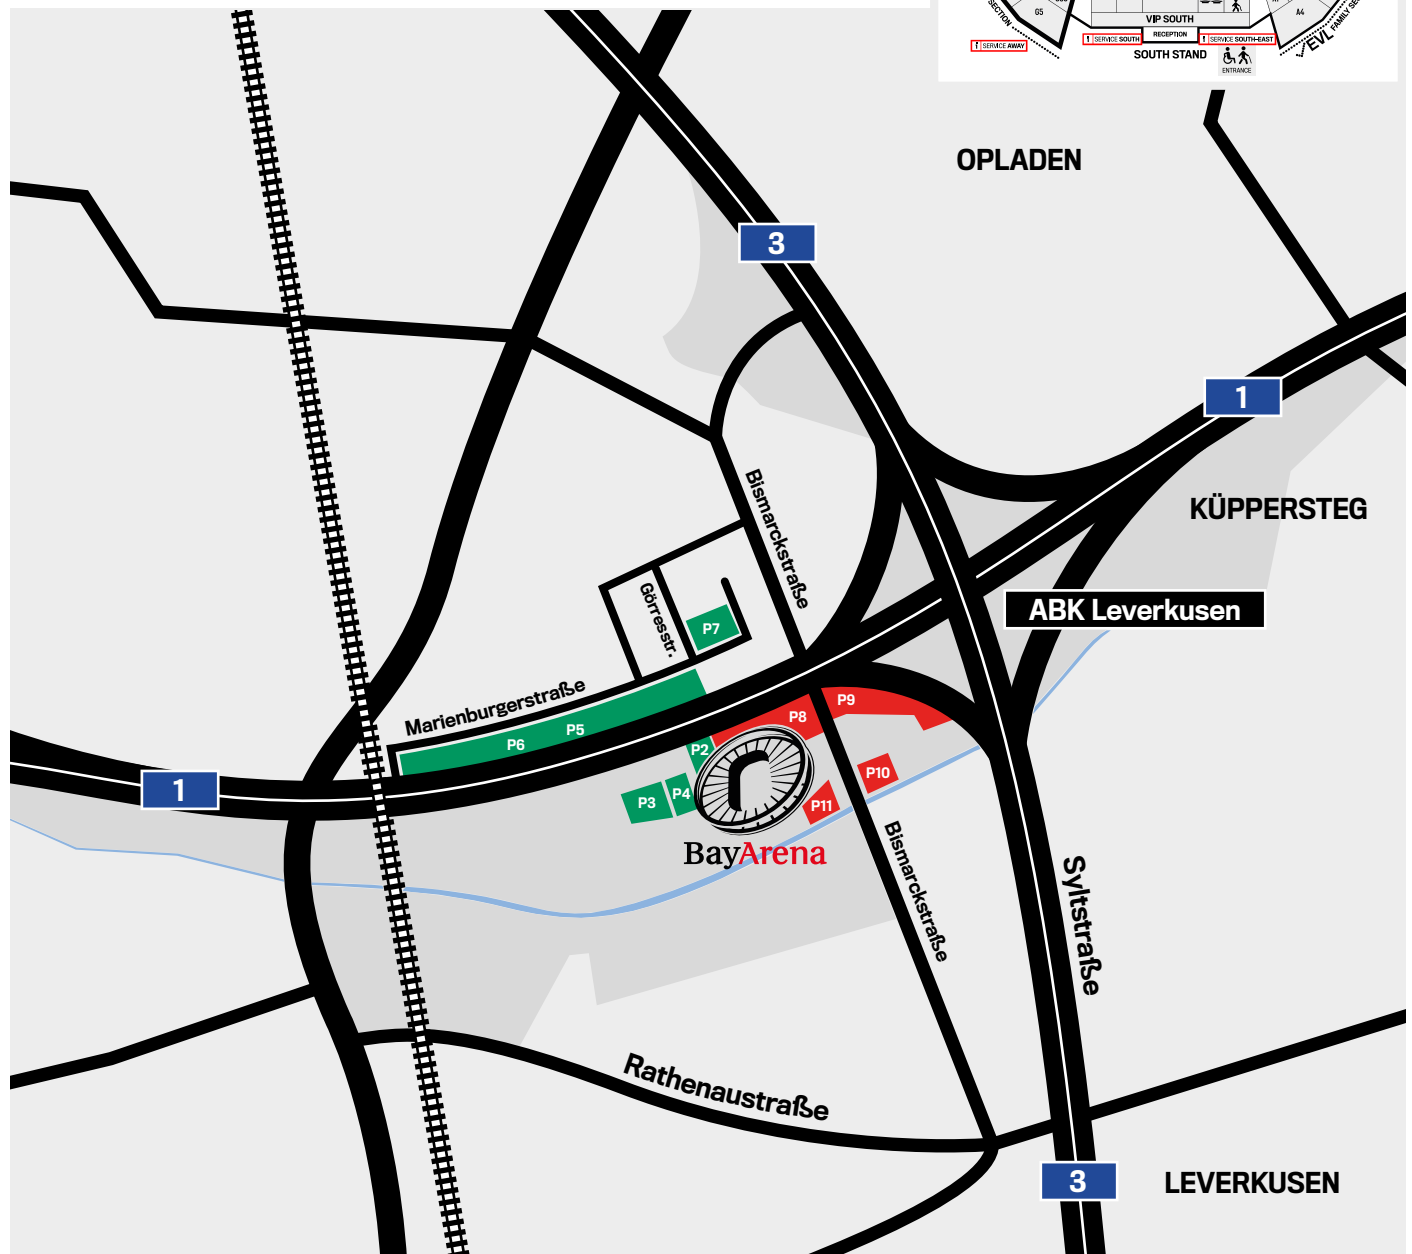

## Parking P2 - P7

Approach via:  
Marienburger Straße  
51373 Leverkusen

[Open in Google Maps](#)

## Parking P8 - P11\*

Approach via:  
Bismarckstraße  
51373 Leverkusen

[Open in Google Maps](#)

\*Car parks P8 - P11 reopen approximately 30 minutes after the end of the game.