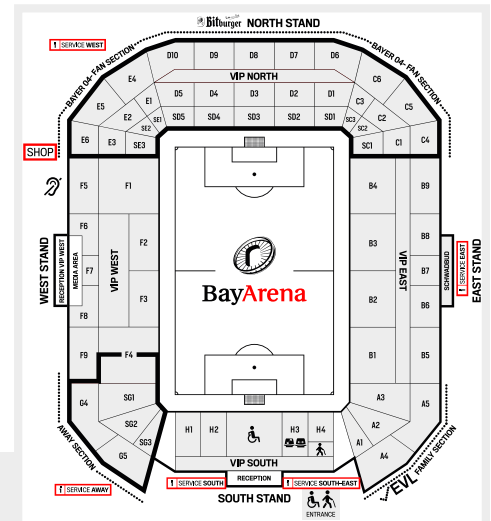

Parking P8 - P11*

Approach via:
Bismarckstraße
51373 Leverkusen

[Open in Google Maps](#)

*Car parks P8 - P11 reopen approximately 30 minutes after the end of the game.